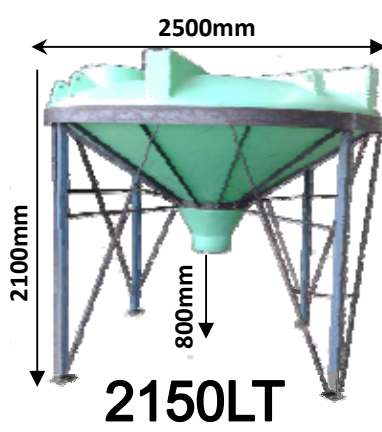

# Multi-Use Silo Storer

- LIQUID LIVESTOCK FEED
- 9500lt & 2150lt HOLDING CAPACITY
- 90mm STUB FLANGE FOR LIQUID
- 355mm INSPECTION SCREW LID
- 455mm CENTRED FILLER PORT
- 100% AUSTRALIAN PRODUCT
- AUST STND STEEL STAND

## Poly Silos

Self-Feeding

Liquid Storage

Grain/Pellets Shute

Stub Flange/Shute